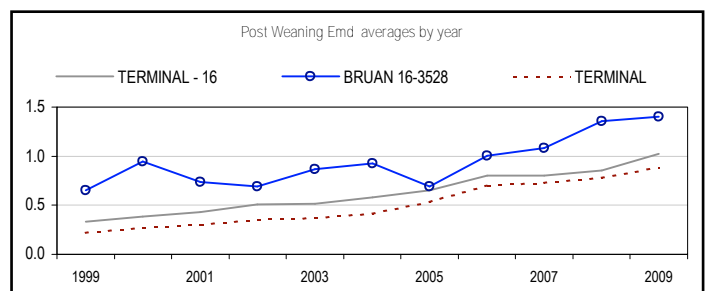

BRUAN POLL DORSETS

SALE

MONDAY 18TH OCTOBER
ON PROPERTY AT CONDAH 1.00PM
LUNCHEON AVAILABLE - INSPECTION FROM 11.00AM

“Commercially Focused Seedstock & Prime Lamb Producers”

**OFFERING 150 STRUCTUALLY
SOUND AND CORRECT
PERFORMANCE TESTED RAMS**

**Brucellosis Accredited
OJD vaccinates with 7 points**