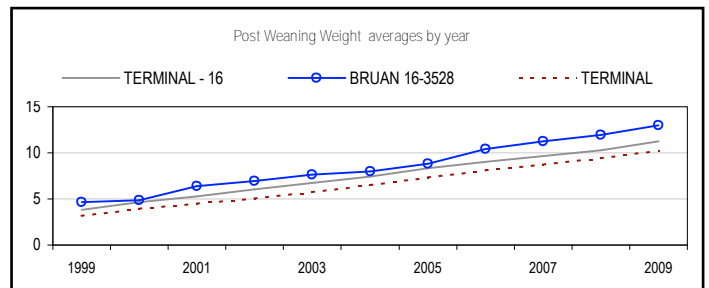

BRUAN POLL DORSETS

SALE

MONDAY 18TH OCTOBER
ON PROPERTY AT CONDAH 1.00PM
LUNCHEON AVAILABLE - INSPECTION FROM 11.00AM

“Commercially Focused Seedstock & Prime Lamb Producers”

**OFFERING 150 STRUCTUALLY
SOUND AND CORRECT
PERFORMANCE TESTED RAMS**

**Brucellosis Accredited
OJD vaccinates with 7 points**