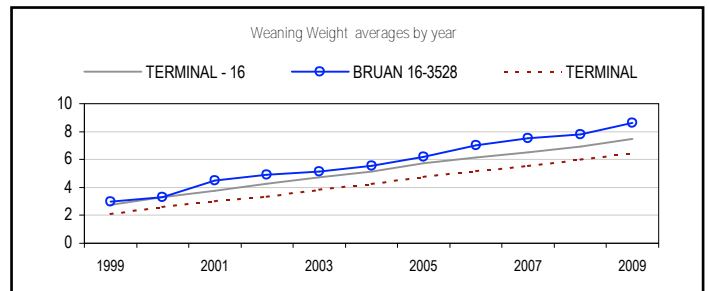

BRUAN POLL DORSETS

SALE

MONDAY 18TH OCTOBER
ON PROPERTY AT CONDAH 1.00PM
LUNCHEON AVAILABLE - INSPECTION FROM 11.00AM

“Commercially Focused Seedstock & Prime Lamb Producers”

**OFFERING 150 STRUCTUALLY
SOUND AND CORRECT
PERFORMANCE TESTED RAMS**

**Brucellosis Accredited
OJD vaccinates with 7 points**