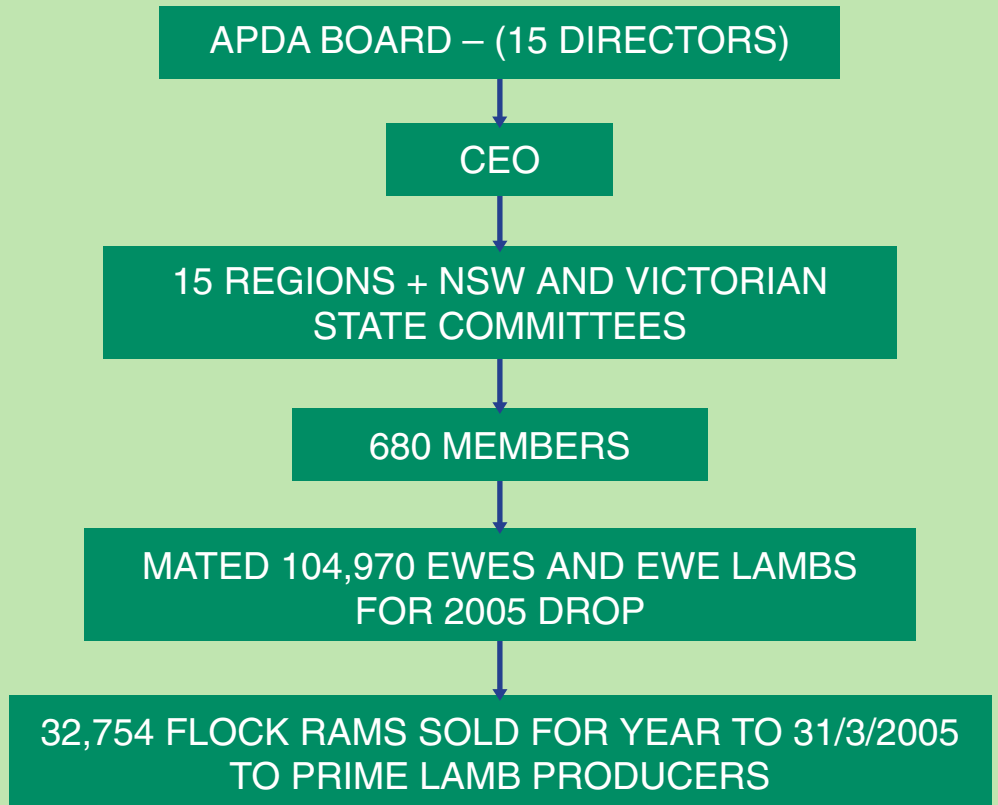

Administration

FLOCKS

NSW	=	227
VICTORIA	=	207
W.A.	=	128
S.A.	=	81
TAS	=	31
QLD	=	6
		680