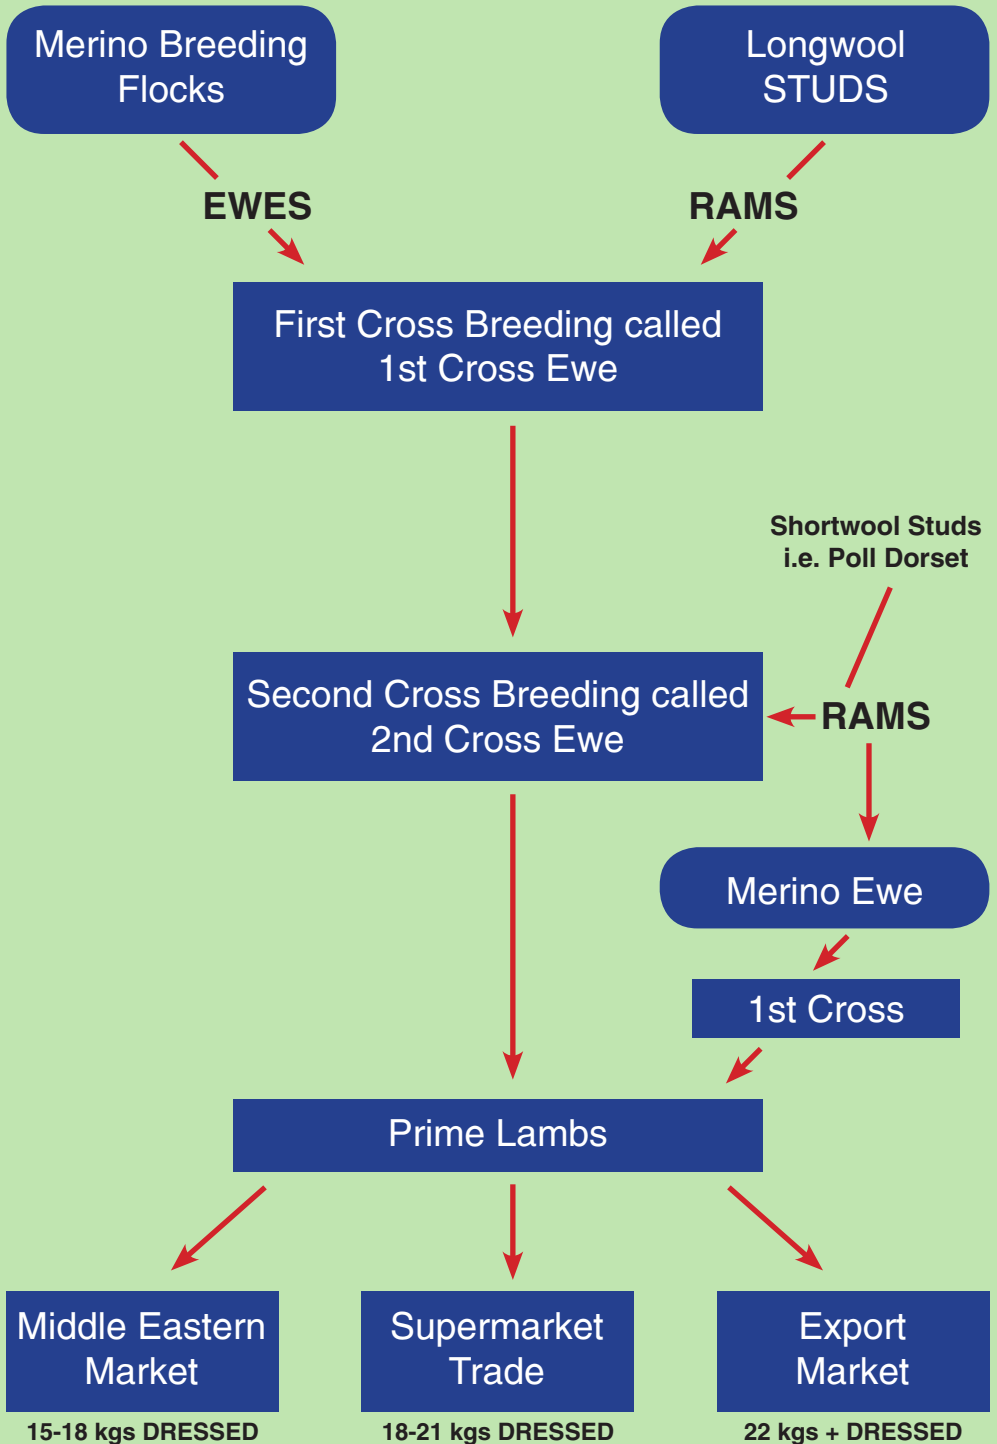

# Prime Lamb Breeding Grid

15-18 kgs DRESSED

18-21 kgs DRESSED

22 kgs + DRESSED

**Poll dorsets will produce all 3 trades**