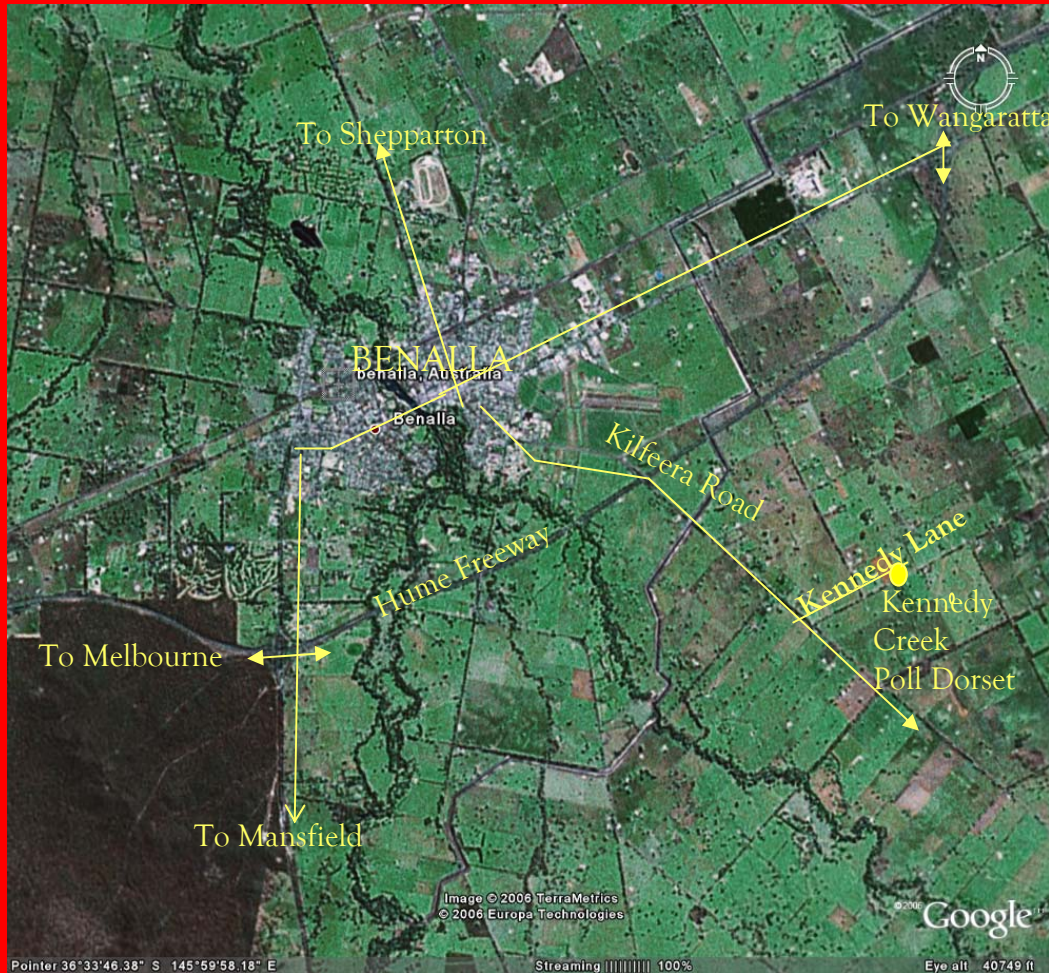

Kennedy Creek Poll Dorset Stud

www.polldorset.org.au/kennedycreek

How to get to Kennedy Creek Poll Dorset Stud

From the main street in Benalla (Bridge Street) turn south east onto Coster St (this becomes Kilfeera Road) - this intersection is a roundabout and has KFC, McDonalds, a motel and a Safeway petrol outlet on its corners. As you leave town on Kilfeera Road you go past the hospital and then the aerodrome on your left. Continue over the freeway over pass, and go past the first left turn (Hilbricks Road). Take your next left (Kennedys Lane) and we are the first house on the right (about 1.5 kilometres from the turn-off).

Kennedy Creek Poll Dorset Stud

www.polldorset.org.au/kennedycreek

Owner: Dick Barber (Phone: 03 57 621362)

Location: 170 Kennedy Lane, Benalla, 3672

(8 kilometers from Benalla – see map p. 4)

Email: kennedycreek@polldorset.org.au